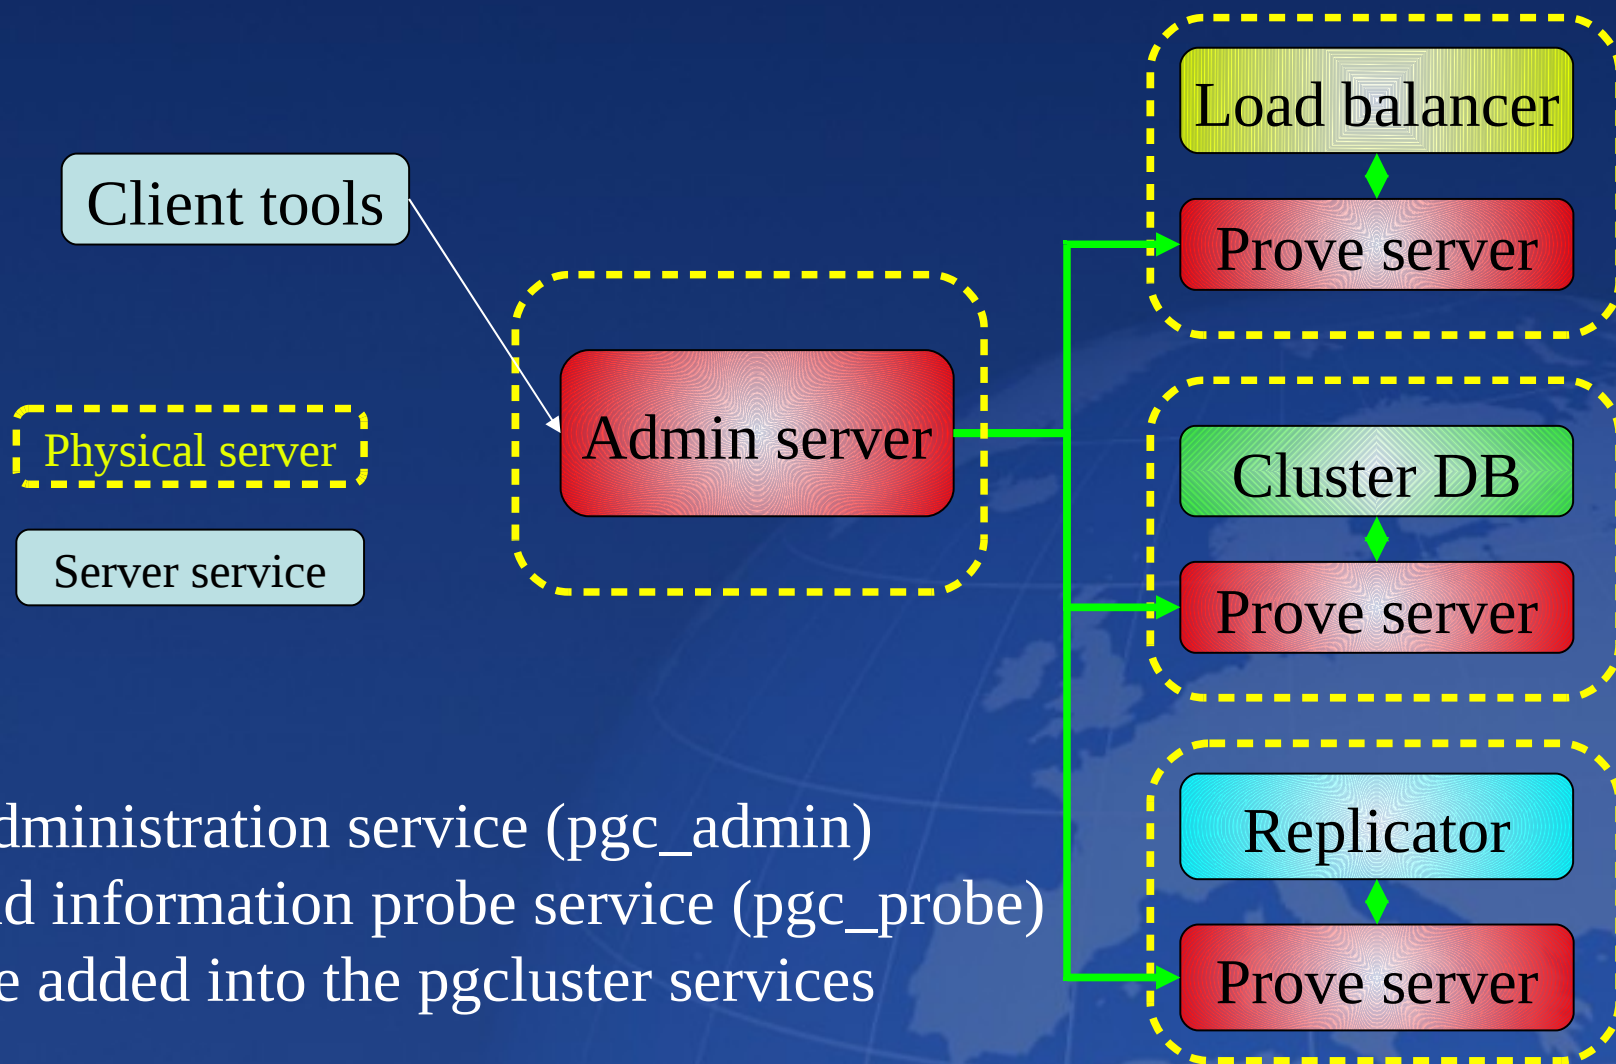

New features of PGCluster

Nov. 2009
Atsushi Mitani

More Stable

PGCluster structure

Physical server

Server service

Life checking each other through the network

Server structure

Administration service (pgc_admin) and information probe service (pgc_probe) are added into the pgcluster services

Service component

Automatic recovery

Simple

Generated setup files

Only one file should be described