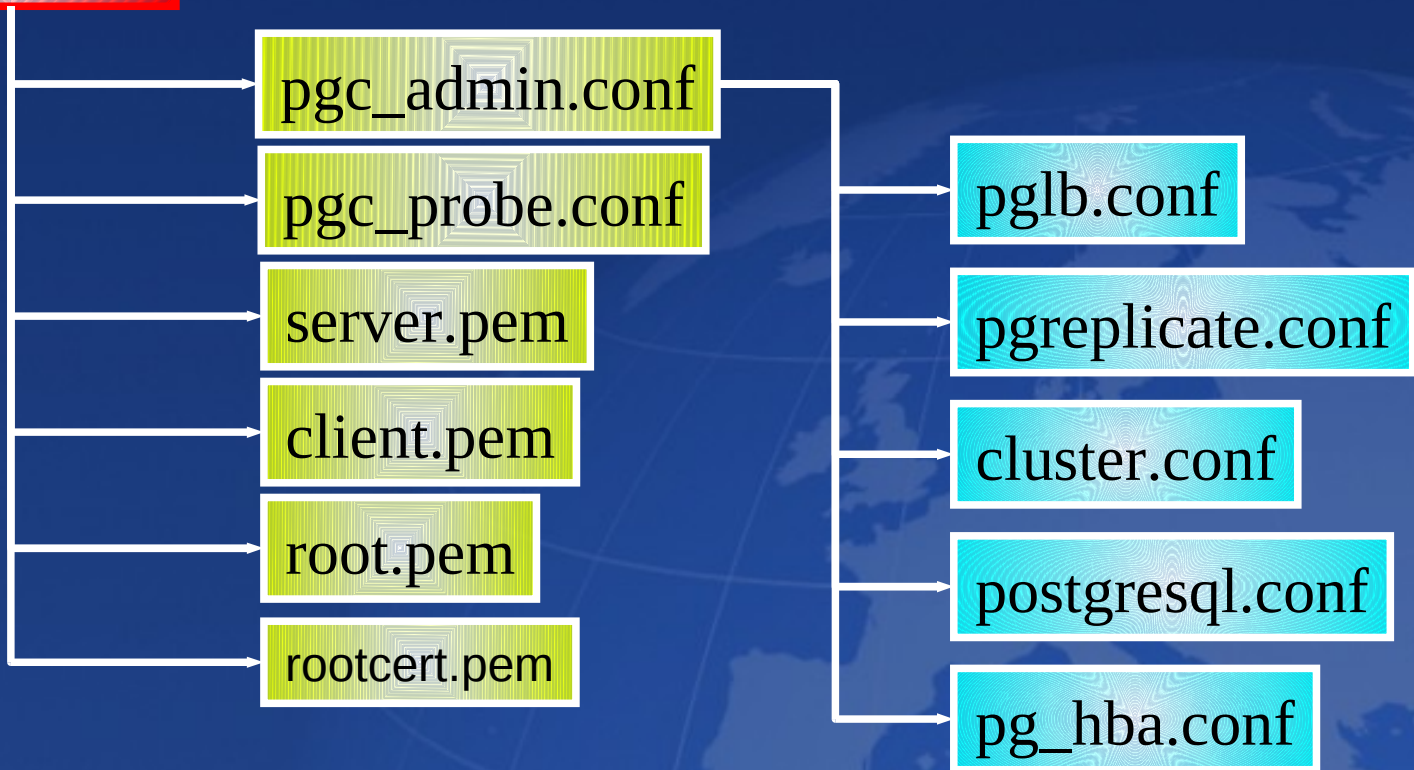

Generated setup files

Only one file should be described

server.conf

$ pgc_admin_init

$ pgc_admin_init install