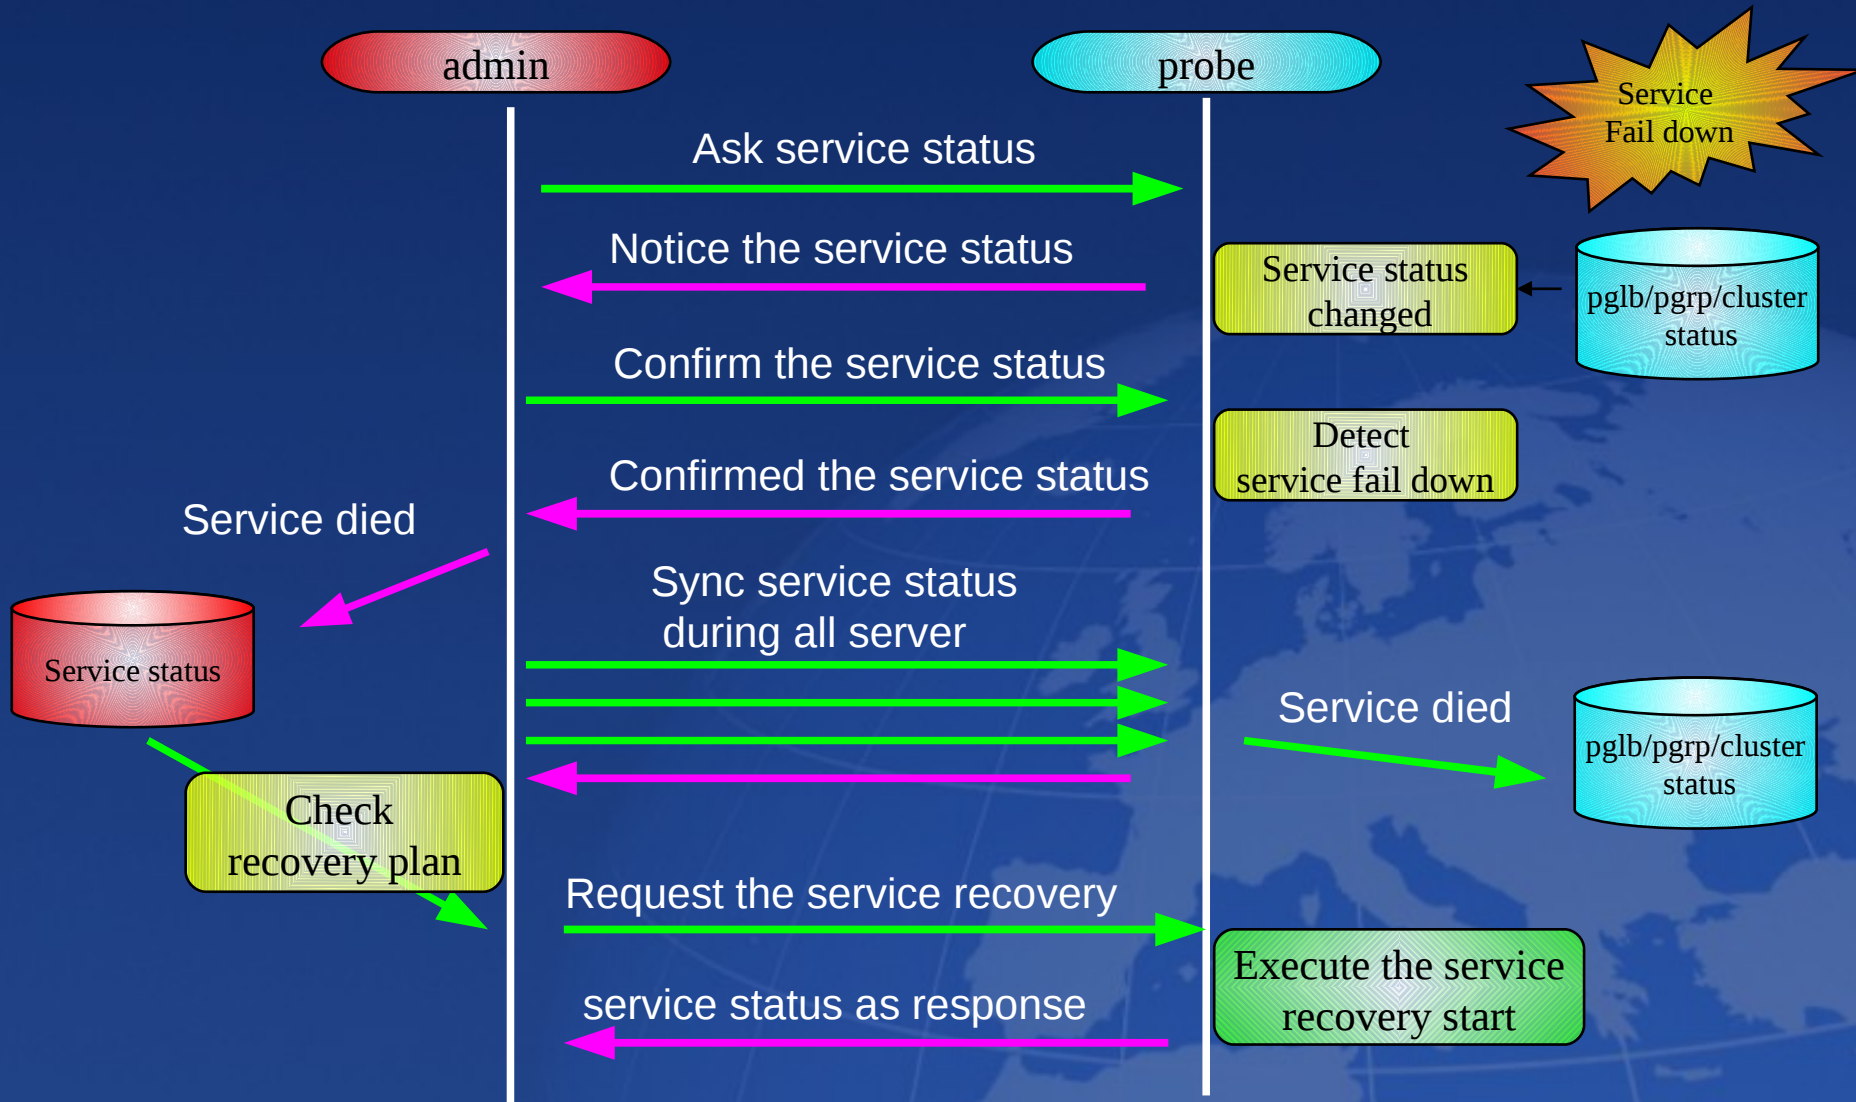

New features of PGCluster

Nov. 2009
Atsushi Mitani

More Stable

PGCluster structure

Physical server

Server service

Life checking each other through the network

Server structure

Administration service (pgc_admin) and information probe service (pgc_probe) are added into the pgcluster services

Service component

Automatic recovery

Simple

Generated setup files

Only one file should be described