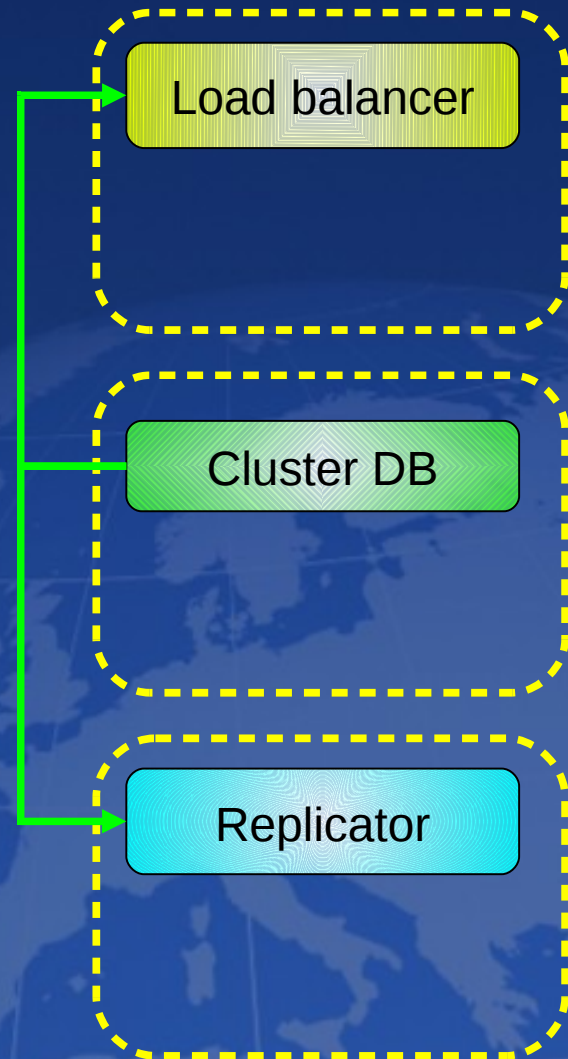

New features of PGCluster

Nov. 2009
Atsushi Mitani

More Stable

PGCluster structure

Physical server

Server service

Life checking each other through the network

Server structure

Administration service (pgc_admin) and information probe service (pgc_probe) are added into the pgcluster services

Service component

Automatic recovery

Simple

Generated setup files

Only one file should be described