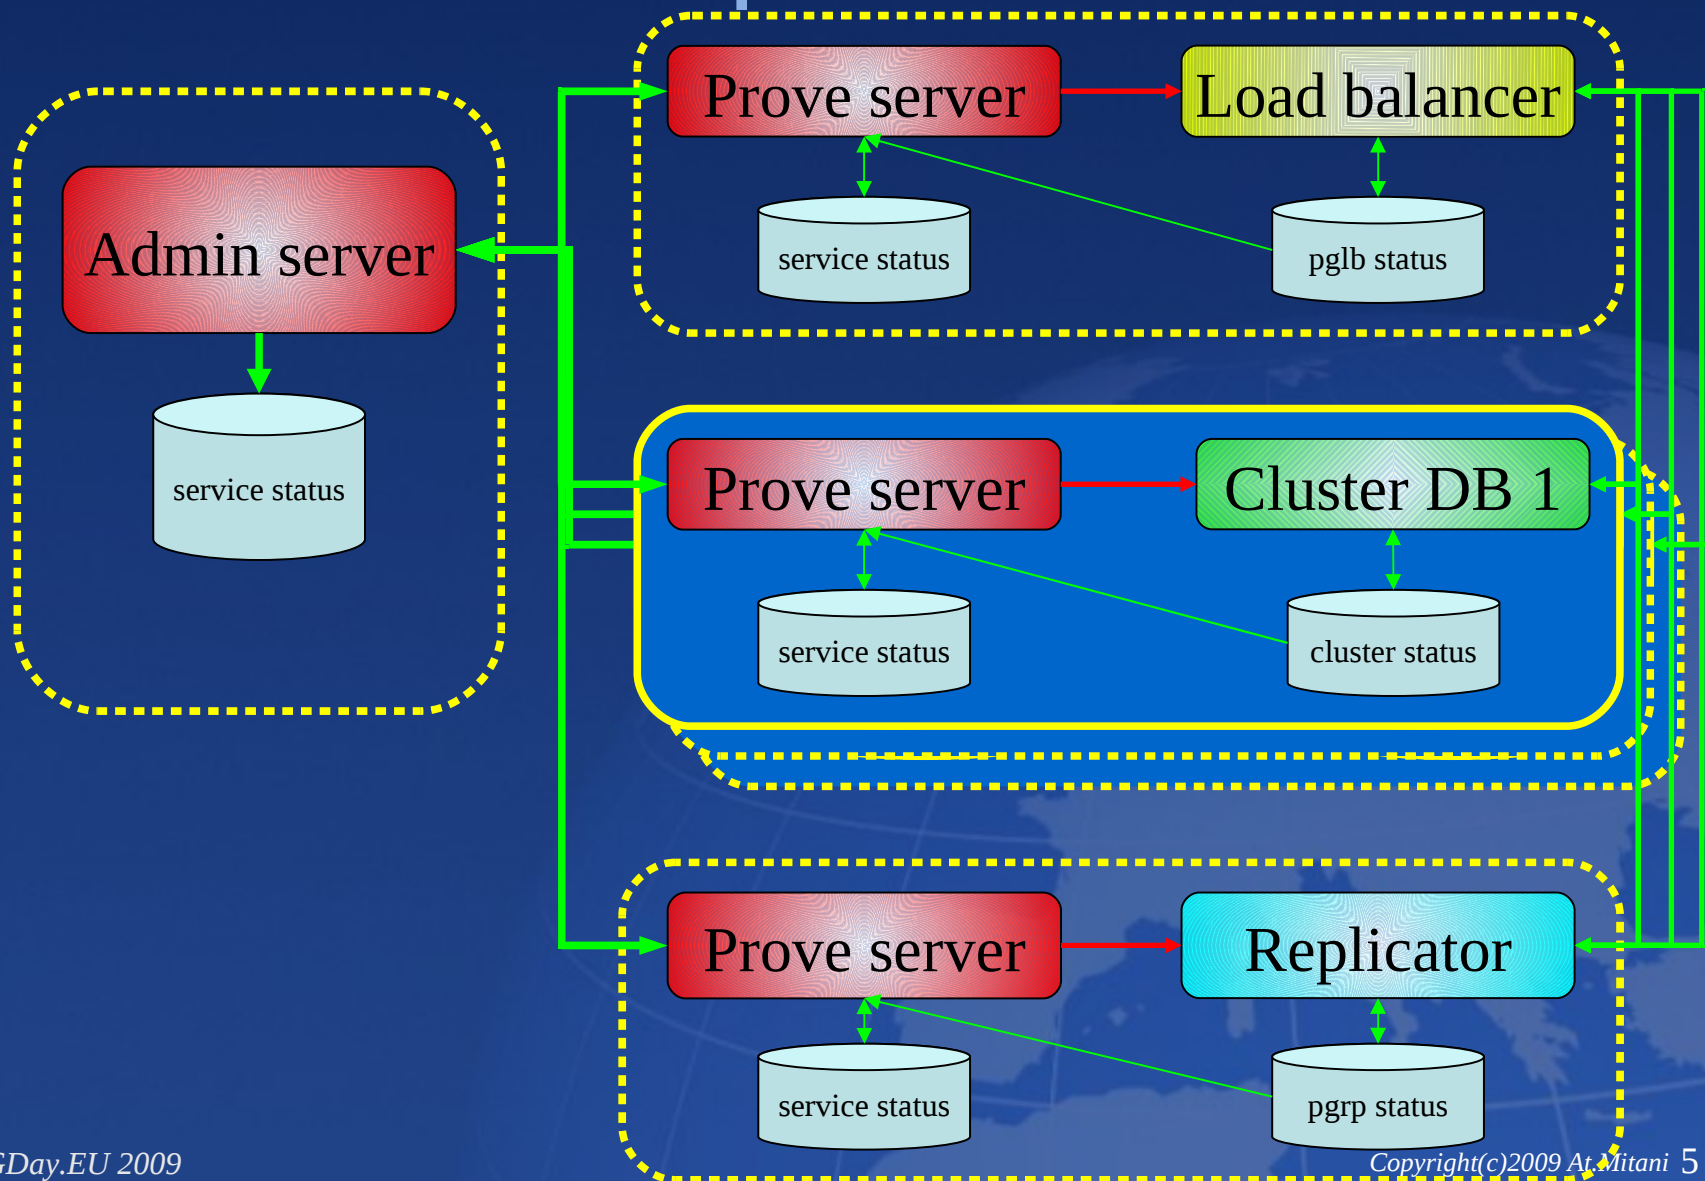

New features of PGCluster

Nov. 2009
Atsushi Mitani

More Stable

PGCluster structure

Physical server

Server service

Life checking each other through the network

Server structure

Administration service (pgc_admin) and information probe service (pgc_probe) are added into the pgcluster services

Service component

Automatic recovery

Simple

Generated setup files

Only one file should be described